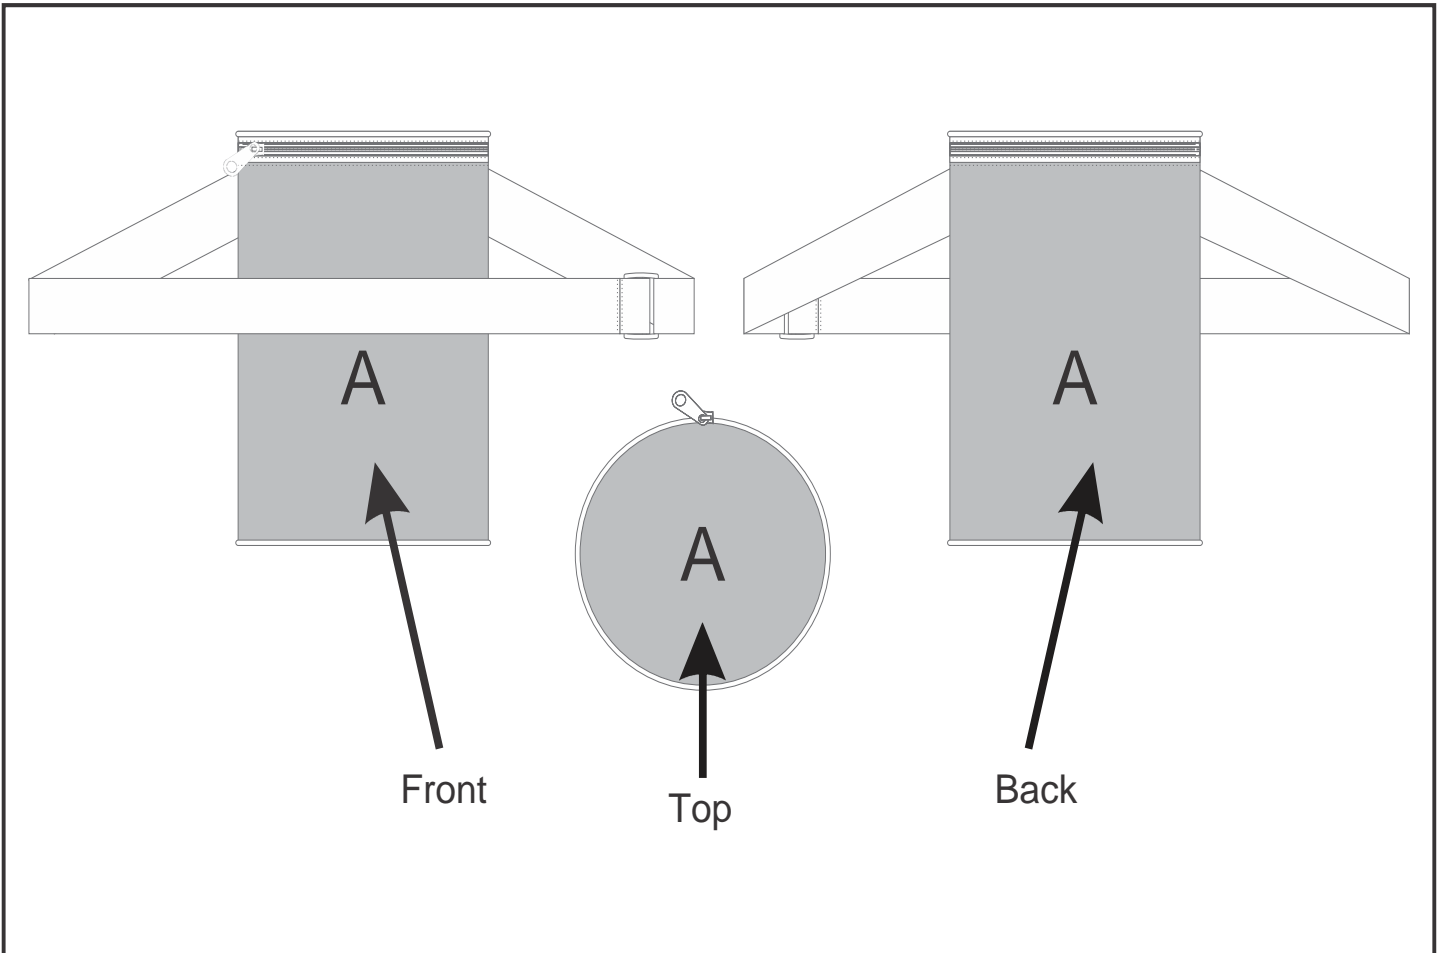

CC-HP-24-G

Hoppla Addo Barrel Cooler Bag

Need to know:

- Includes 1-Position Sublimation (setup fees apply)
- Please Note: We cannot guarantee 100% logo Alignment on all Brandable Panels.

Branding Options:

Position	Branding Method (Branding Code)	No. of Colours	Dimension
A	Custom Sublimation A (CPSUB-A)	Full Colour	640mm wide x 260mm high